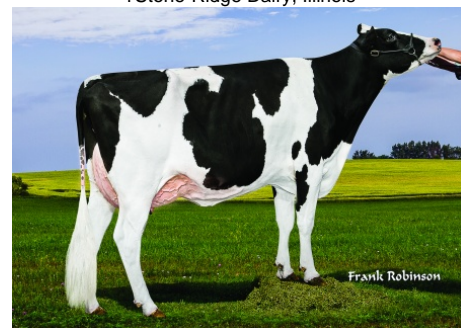

566HO1251 NET WORTH Daughter:
SRD-KD Net Worth 4589
?Stone-Ridge Dairy, Illinois

NET WORTH Dam:
Ri-Val-Re Daddy 3277-ET "VG-87" EX-MS