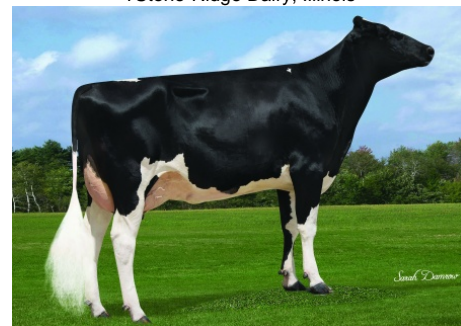

566HO1251 NET WORTH Daughter:
SRD-KD Net Worth 4667
?Stone-Ridge Dairy, Illinois

566HO1251 NET WORTH Daughter:
SRD-KD Net Worth 4589
?Stone-Ridge Dairy, Illinois