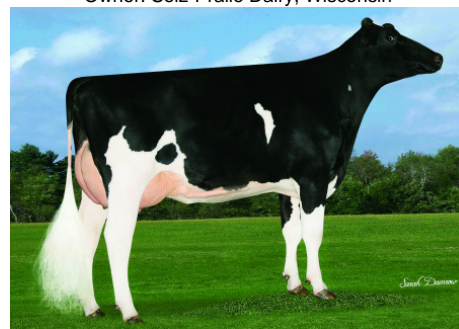

566HO1281 DARK HORSE Daughter:
Joliam DH Loula 5393 "GP-80"
Owner: Selz-Pralle Dairy, Wisconsin