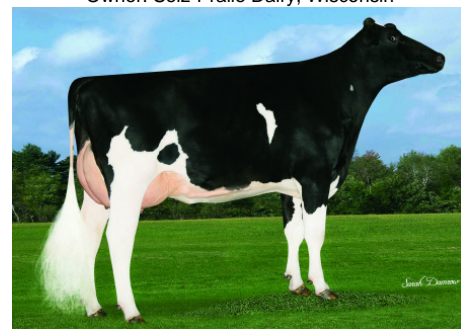

566HO1281 DARK HORSE Daughter:
Joliam DH Loula 5393 "GP-83"
Owner: Selz-Pralle Dairy, Wisconsin